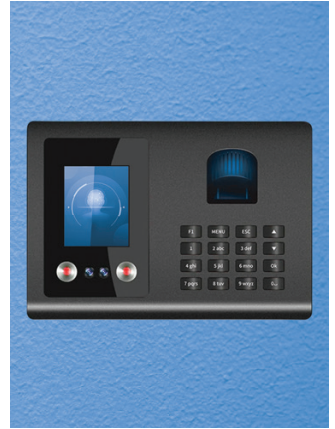

Secure.

Smart.

Simple.

POPIA and GDPR Compliant:
Cloud based access logs that are POPIA and GDPR compliant.

Latest Encryption Standards:
Trusted encryption standards that protect you from gaining unauthorized access.

Verified Users:
Users are verified using mobile numbers and an OTP to ensure they are who they claim to be.

iOS or Android:
No need to buy or carry multiple remotes – easy access on any modern smartphone.

No Airtime Needed:
Gain access even when you have no airtime or data and works when there is no signal.

Control Almost Anything:
Gates, booms, turnstiles, doors, barriers: almost anything can be controlled by Fluss.

Easy Admin for Many Users:
Add or remove users from anywhere right inside the app, or use the powerful website for controlling large groups of users.

Access Sharing and Reports:
Easily invite visitors for pre-determined dates or only before or after certain times.

Works with Your Existing System:
Intuitive user interface that works in parallel with any existing systems you already have.